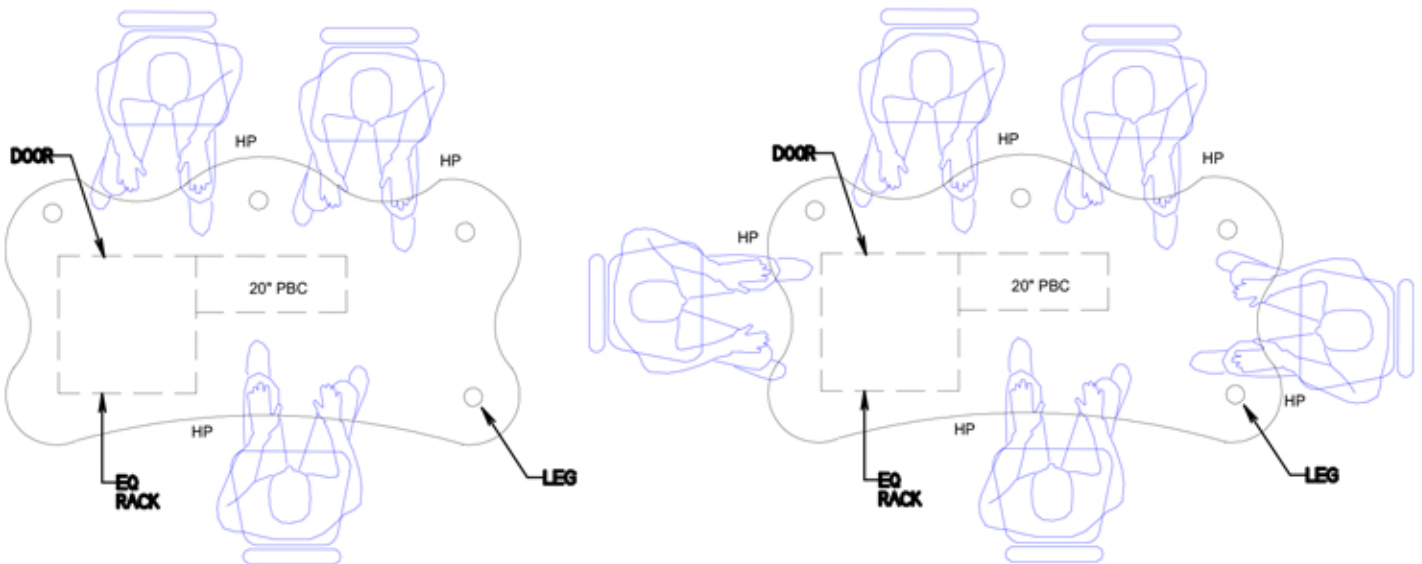

GRAHAM STUDIOS

Broadcast Furniture

Radius Talk-Frequency

Colors are Morro Zephyr Tops with Black Sides,
Or Graphite Nebula Tops with Canyon Zephyr Sides

Optional Finishes are Available

Modifications to suite at no charge

Desks available in 30" sitdown and 36" stand up

Specifications subject to change without notice. Copyright 2011 Graham Studios LLC.