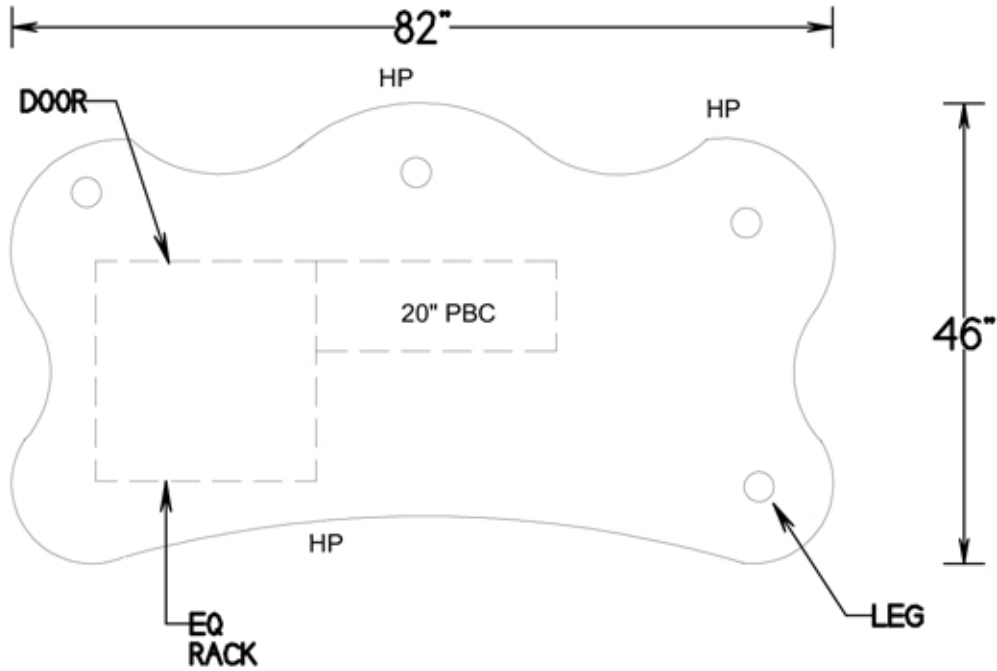

GRAHAM STUDIOS

Broadcast Furniture

Radius Talk-Frequency

Colors are Morro Zephyr Tops with Black Sides,
Or Graphite Nebula Tops with Canyon Zephyr Sides

Optional Finishes are Available

Modifications to suite at no charge

Desks available in 30" sitdown and 36" stand up

Specifications subject to change without notice. Copyright 2011 Graham Studios LLC.